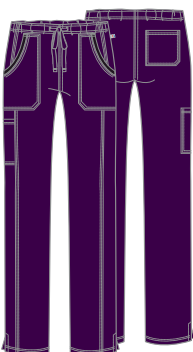

XXS-5XL (27½")

Fabric
78 Poly/20 Rayon/
2 Spandex Twill

- Product Details**
- Modern Classic fit
 - Three pockets: patch pockets, interior pocket
 - Instrument loop, pen slot
 - Rib knit neckband and cuffs

Available Colors

New Colors

WW041AB/P/T **NEW STYLE**
Mid Rise Straight Leg Drawstring Pant

XXS-5XL (30½")
[P] XXS-2XL (28")
[T] XS-2XL (33½")

Fabric
78 Poly/20 Rayon/
2 Spandex Twill

- Product Details**
- Modern Classic fit
 - Elastic waist with drawstring
 - Four pockets: patch, cargo, back pocket
 - Utility loop
 - Leg opening: 16½" with vents

Available Colors

WW235AB/P/T
Mid Rise Straight Leg Drawstring Pant

XXS-5XL (31")
[P] XXS-2XL (28½")
[T] XS-2XL (34")

Fabric
78 Poly/20 Rayon/
2 Spandex Twill

- Product Details**
- Modern Classic fit
 - Four pockets: patch, cargo, back pocket
 - Side vents
 - Leg opening: 16½" with vents