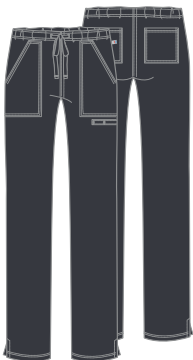

Product Details

- Modern Classic fit
- Five pockets: patch pockets, chest pocket, accessory pocket, interior pocket for 8" tablet
- Button front closure
- Side seam access opening
- Button placket
- Shown on model

XXS-5XL (27½")

Fabric
78 Poly/20 Rayon/
2 Spandex Twill

- Product Details**
- Modern Classic fit
 - Three pockets: patch pockets, interior pocket
 - Instrument loop, pen slot
 - Rib knit neckband and cuffs

Available Colors

New Colors

WW041AB/P/T **NEW STYLE**
Mid Rise Straight Leg Drawstring Pant

XXS-5XL (30½")
[P] XXS-2XL (28")
[T] XS-2XL (33½")

Fabric
78 Poly/20 Rayon/
2 Spandex Twill

- Product Details**
- Modern Classic fit
 - Elastic waist with drawstring
 - Four pockets: patch, cargo, back pocket
 - Utility loop
 - Leg opening: 16½" with vents

Available Colors

WW235AB/P/T
Mid Rise Straight Leg Drawstring Pant

XXS-5XL (31")
[P] XXS-2XL (28½")
[T] XS-2XL (34")

Fabric
78 Poly/20 Rayon/
2 Spandex Twill

- Product Details**
- Modern Classic fit
 - Four pockets: patch, cargo, back pocket
 - Side vents
 - Leg opening: 16½" with vents