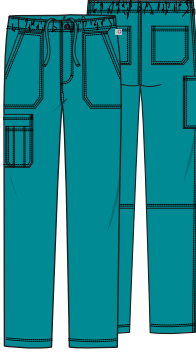

WW760AB
Men's V-Neck Top
 XS-5XL (29")

Fabric
 78 Poly/20 Rayon/2 Spandex Twill

- Product Details**
- Men's fit
 - Two patch pockets, chest pocket with pen slot
 - Rib knit neckband and side panels

MEN'S STYLES

WW410AB **NEW STYLE**
Men's 40" Lab Coat

XS-5XL (40")
Fabric
 78 Poly/20 Rayon/
 2 Spandex Twill

- Product Details**
- Men's fit
 - Four pockets: patch pockets, chest pocket, interior pocket for 8" tablet
 - Button front closure
 - Button placket
 - Notch lapel

WW400AB **NEW STYLE**
Men's 32" Consultation Lab Coat

XS-5XL (32")
Fabric
 78 Poly/20 Rayon/
 2 Spandex Twill

- Product Details**
- Men's fit
 - Four pockets: patch pockets, chest pocket, interior pocket for 8" tablet
 - Button front closure
 - Button placket
 - Notch lapel

WW250AB/S/T
Men's Fly Front Cargo Pant

XS-5XL (32")
[S] XS-3XL (29½")
[T] S-2XL (35")

Fabric
78 Poly/20 Rayon/
2 Spandex Twill

Product Details

- Men's fit
- Five pockets: patch, cargo with pen slot, back pockets
- Button elastic waistband with drawstring
- Zip fly front closure
- Straight leg
- Leg opening: 18½"