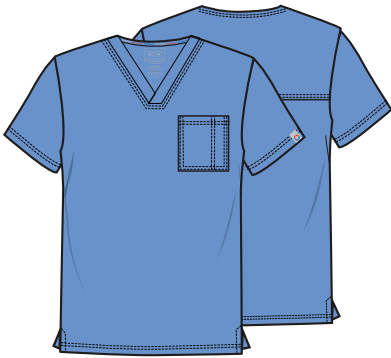

Available Colors

UNISEX STYLES

WW742AB NEW STYLE
Unisex V-Neck Top

XXS-5XL (27½")

Fabric
78 Poly/20 Rayon/
2 Spandex Twill

Product Details

- Unisex fit
- Chest pocket
- Pen slot
- Side vents

Available Colors