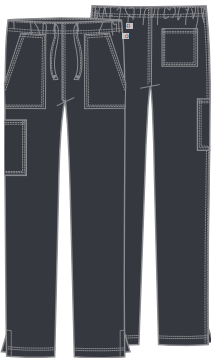

WW250AB/S/T
Men's Fly Front Cargo Pant

XS-5XL (32")
[S] XS-3XL (29½")
[T] S-2XL (35")

Fabric
78 Poly/20 Rayon/
2 Spandex Twill

Product Details

- Men's fit
- Five pockets: patch, cargo with pen slot, back pockets
- Button elastic waistband with drawstring
- Zip fly front closure
- Straight leg
- Leg opening: 18½"

Available Colors

UNISEX STYLES

WW742AB NEW STYLE
Unisex V-Neck Top

XXS-5XL (27½")

Fabric
78 Poly/20 Rayon/
2 Spandex Twill

Product Details

- Unisex fit
- Chest pocket
- Pen slot
- Side vents

Available Colors

WW042AB/S/T NEW STYLE
Unisex Straight Leg Drawstring Pant

XXS-5XL (31")
[S] XXS-3XL (28½")
[T] XS-2XL (34")

Fabric
78 Poly/20 Rayon/
2 Spandex Twill

Product Details

- Unisex fit
- Elastic waist with drawstring
- Four pockets: patch, cargo, back pocket
- Straight leg
- Leg opening: 17" with vents

Available Colors

WW350AB
Unisex 40" Snap Front Lab Coat

XS-5XL (40")

Fabric
78 Poly/20 Rayon/
2 Spandex Twill

Product Details

- Unisex fit
- Three pockets: patch, chest pocket with pen slot
- Rib knit neckband and cuffs
- Side seam opening
- Hidden instrument loop